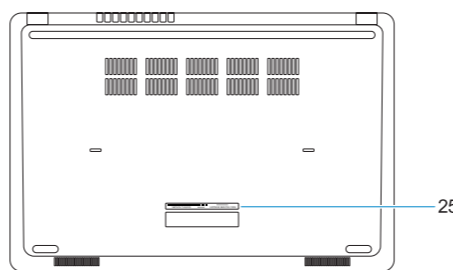

## Features

Značajke | Jellemzők | Характеристики | Funkcije

1. Camera
2. Camera status light
3. Microphone
4. SIM-card slot (optional)
5. Infrared camera (Touch version only)
6. Infrared emitter (Touch version only)
7. Camera status light (Touch version only)
8. Camera (Touch version only)
9. Microphones (Touch version only)
10. Power button
11. Noble Wedge security-cable slot
12. VGA port
13. USB 2.0 port
14. Memory card reader
15. Fingerprint reader (optional)
16. Status light
17. Speakers
18. Touchpad
19. Headset/microphone combo jack
20. USB 3.0 port
21. USB 3.0 port with PowerShare
22. HDMI port
23. Network port
24. Power adapter port
25. Service Tag label