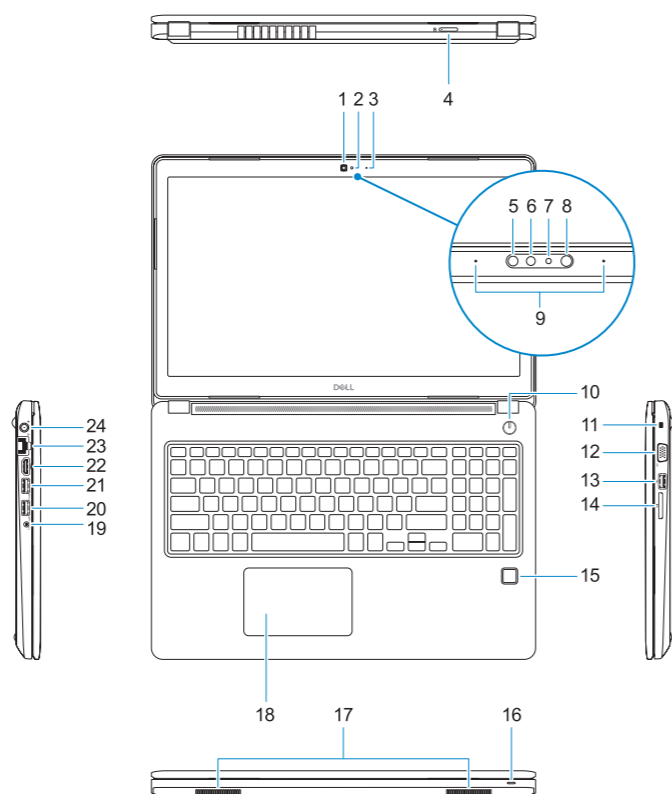

## Features

Značajke | Jellemzők | Характеристики | Funkcije

1. Camera
2. Camera status light
3. Microphone
4. SIM-card slot (optional)
5. Infrared camera (Touch version only)
6. Infrared emitter (Touch version only)
7. Camera status light (Touch version only)
8. Camera (Touch version only)
9. Microphones (Touch version only)
10. Power button
11. Noble Wedge security-cable slot
12. VGA port
13. USB 2.0 port
14. Memory card reader
15. Fingerprint reader (optional)
16. Status light
17. Speakers
18. Touchpad
19. Headset/microphone combo jack
20. USB 3.0 port
21. USB 3.0 port with PowerShare
22. HDMI port
23. Network port
24. Power adapter port
25. Service Tag label